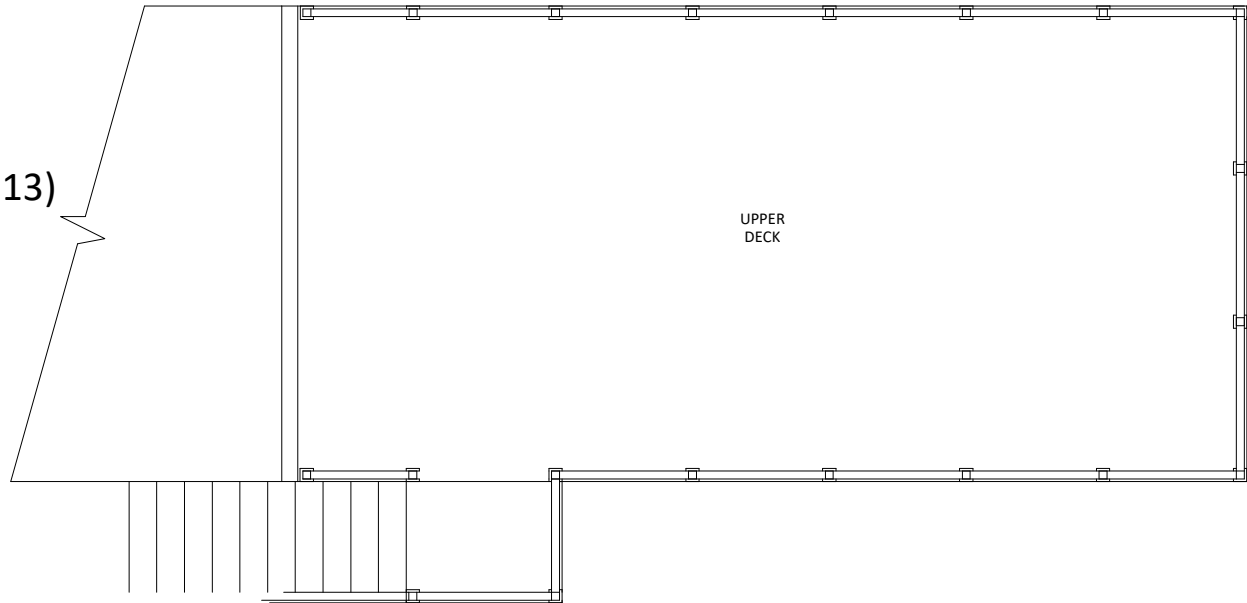

BDE 150-2RT-21 - (4213)
(540 SQ.FT.)