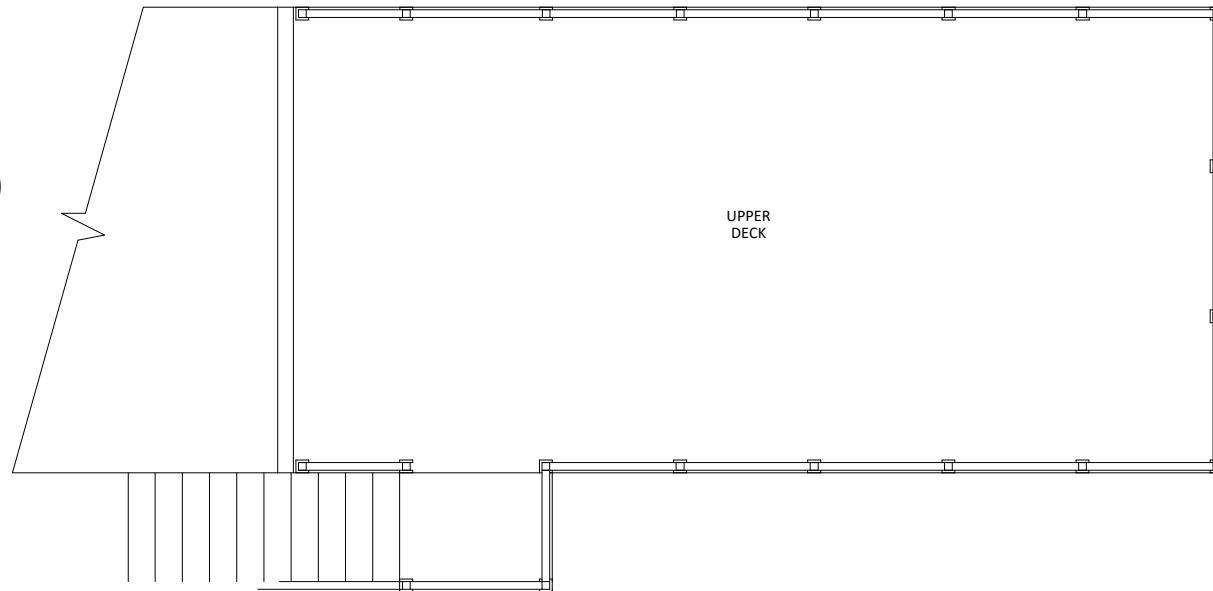

BDE 150-2RT - (4213)
(540 SQ.FT.)